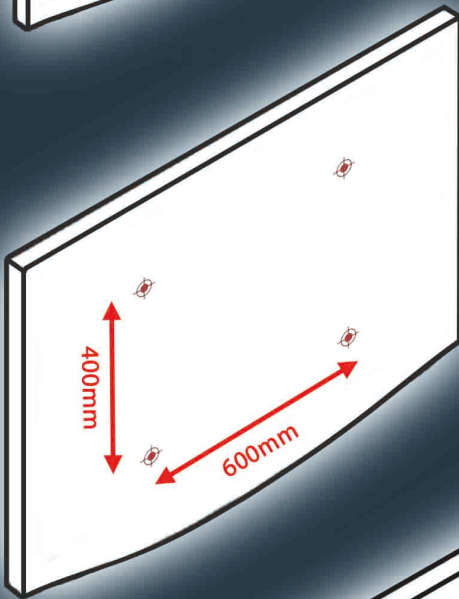

TouchIT LCDs are all VESA Mounting Standard Compliant

42" TouchIT LCD

- VESA MIS-F Compliant
- 400 x 200
- (400mm x 200mm)
- (15.75" x 7.87")

55" TouchIT LCD

- VESA MIS-F Compliant
- 600 x 400
- (600mm x 400mm)
- (23.62" x 15.75")

65" TouchIT LCD

- VESA MIS-F Compliant
- 600 x 200
- (600mm x 200mm)
- (23.62" x 7.87")

Any bracket that is VESA MIS-F compatible, will fit all of our LCD range. If you are unsure, check with the manufacturer that the bracket can fit the hole spacings shown on the diagrams above