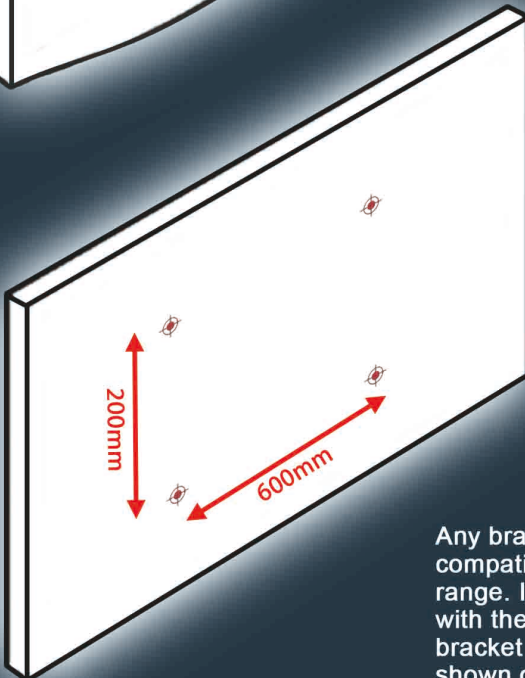

TouchIT LCDs are all VESA Mounting Standard Compliant

42" TouchIT LCD

- VESA MIS-F Compliant
- 400 x 200
- (400mm x 200mm)
- (15.75" x 7.87")

55" TouchIT LCD

- VESA MIS-F Compliant
- 600 x 400
- (600mm x 400mm)
- (23.62" x 15.75")

65" TouchIT LCD

- VESA MIS-F Compliant
- 600 x 200
- (600mm x 200mm)
- (23.62" x 7.87")

Any bracket that is VESA MIS-F compatible, will fit all of our LCD range. If you are unsure, check with the manufacturer that the bracket can fit the hole spacings shown on the diagrams above