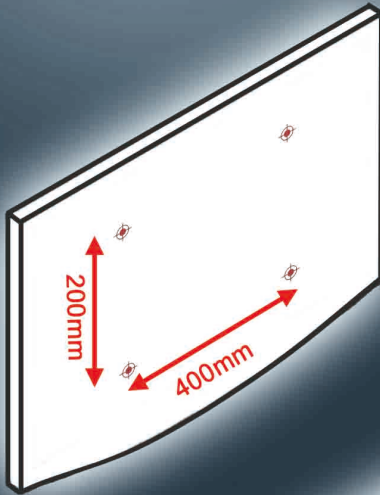

TouchIT LCDs are all VESA Mounting Standard Compliant

42" TouchIT LCD

- VESA MIS-F Compliant
- 400 x 200
- (400mm x 200mm)
- (15.75" x 7.87")

55" TouchIT LCD

- VESA MIS-F Compliant
- 600 x 400
- (600mm x 400mm)
- (23.62" x 15.75")

65" TouchIT LCD

- VESA MIS-F Compliant
- 600 x 200
- (600mm x 200mm)
- (23.62" x 7.87")

Any bracket that is VESA MIS-F compatible, will fit all of our LCD range. If you are unsure, check with the manufacturer that the bracket can fit the hole spacings shown on the diagrams above